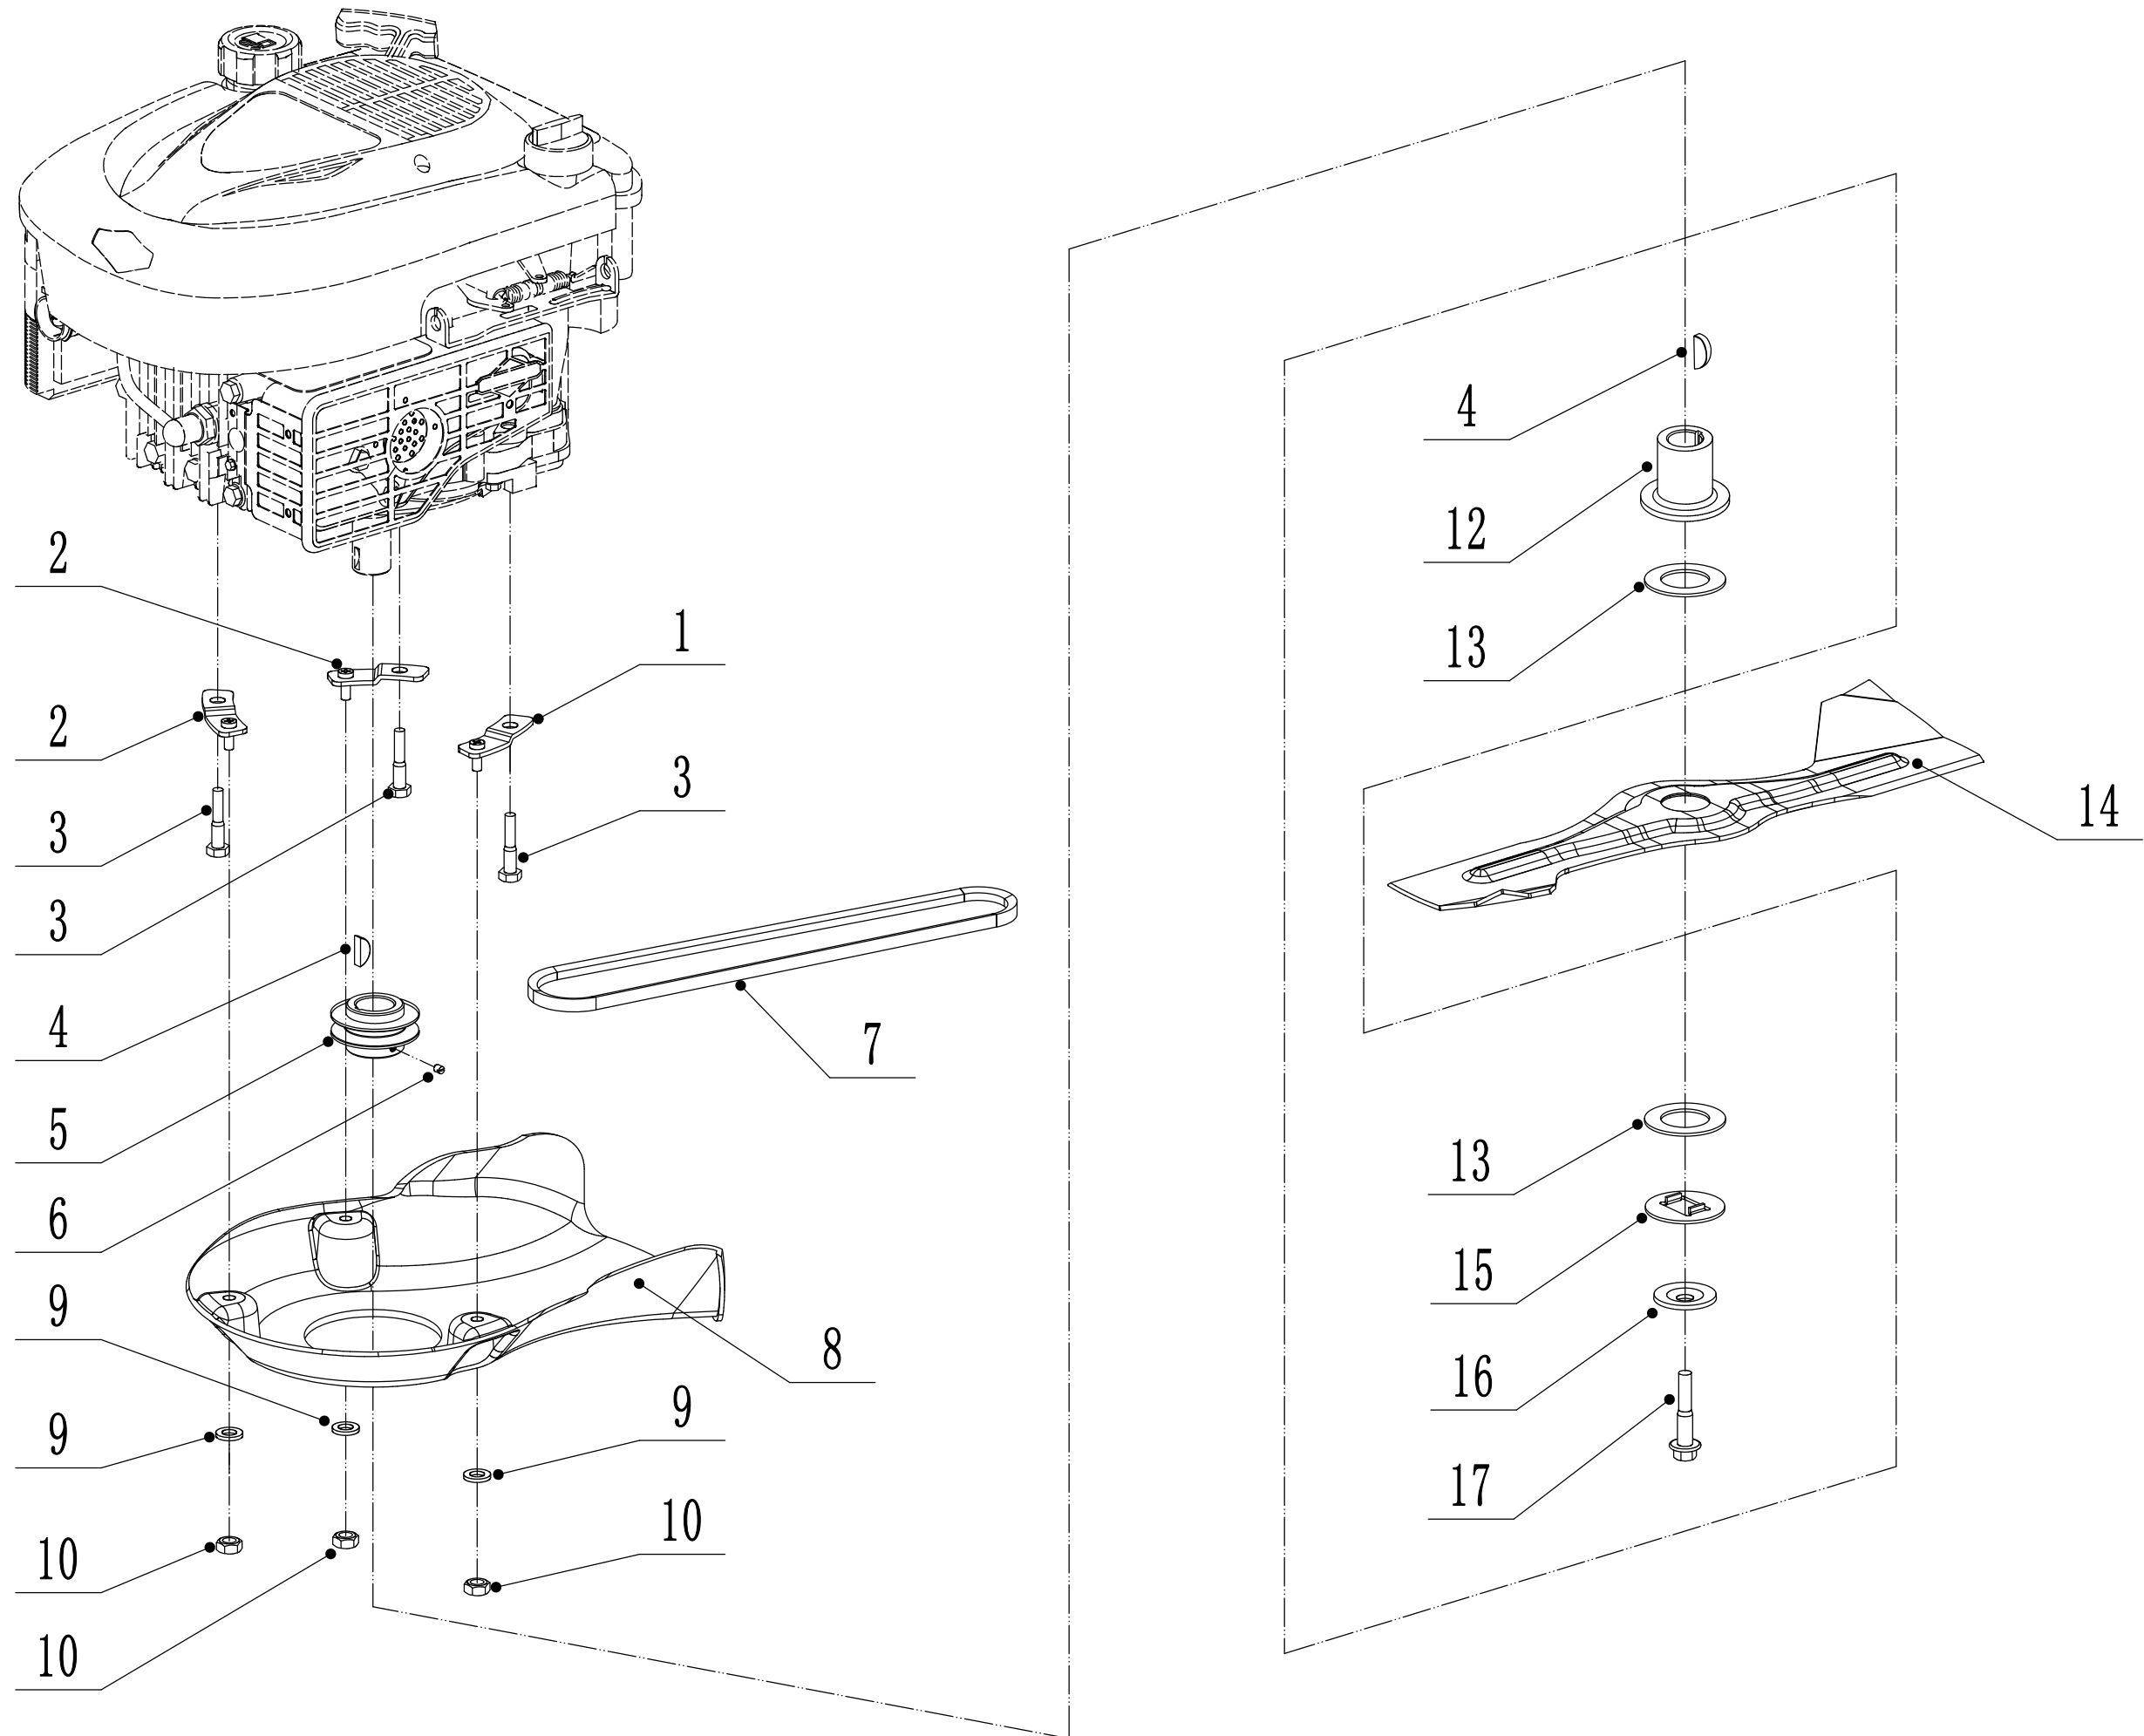

WB 506 SBV 6in1 2018

Main Body

Order	Part number	Name_English	Quantity
1	5040101011/49	Chassis	1
2	0102008016	Bolt - M8x16	4
3	0104005012	Screw - M5x12	4
4	AVSA000000040/22	Tooth Disc	2
5	4560112010K/40	Right Handle Bracket	1
6	0202005000	Lock Nut - M5	4
7	0202008000	Lock Nut - M8	4
8	4560111010K/40	Left Handle Bracket	1
9	0102006012	Bolt - M6x12	10
10	5040111030/49	Connector	1
11	0104006016	Screw - M6x16	3
12	4560110010/01	Graduator	1
13	0202006000	Lock Nut - M6	11
14	5040108010	Side Discharge Deflector	1
15	5040107012	Side Discharge Cover Kit	1
16	5020119010	Pivot - Side Discharge Cover	1
17	5020120010/02	Spring - Side Discharge Cover	1
18	0107006014	Square Neck Bolt	2
19	5020118010/02	Side Discharge Cover Bracket	1
22	0204006000	Lock Nut	2
23	5320114020/01	Upper Bearing Bracket	2
24	5040113010	Trailing Flap	1
25	5040112010/02	Pivot - Trailing Flap	1
26	5040104010	Mulching Plug	1
27	5360122010	Rubber Ring	1
28	5040106010/02	Pivot - Rear Cover	1
29	5360118010	Spring - Rear Cover	1
30	5040105010	Rear Cover	1
31	0301010000	Flat Washer	2
32	WB2100020102/01	Spring - Connecting Rod	1
33	5040109050/40	Connecting Rod	1
34	5320333010	Spring Clip	2
35	5360105010D/49	Baffle	1
36	0106004009	Screw - ST4.2x9.5	2
37	4560109012	Spring Bracket	1

Blade System

Order	Part number	Name_English	Quantity
1	5360111010/02	Engine Washer 1	1
2	5360112010/02	Engine Washer 2	2
3	5320115010	Screw - 3/8x16x25	3
4	5310401010	Key	2
5	5380402010/02	Engine Pulley	1
6	0105006006	Screw - M6x6	1
7	5620133010S	V Belt - V10x835 30°	1
8	5040102010	Belt Shield	1
9	0302006000	Big Flat Washer	3
10	0202006000	Lock Nut - M6	3
12	5320404010/02	Adapter	1
13	5310402010	Friction Washer	2
14	5020405010A/35	Blade	1
15	5310404010/02	Lock Disc	1
16	5310406010/04	Spring Washer	1
17	5320405010	Central Bolt	1