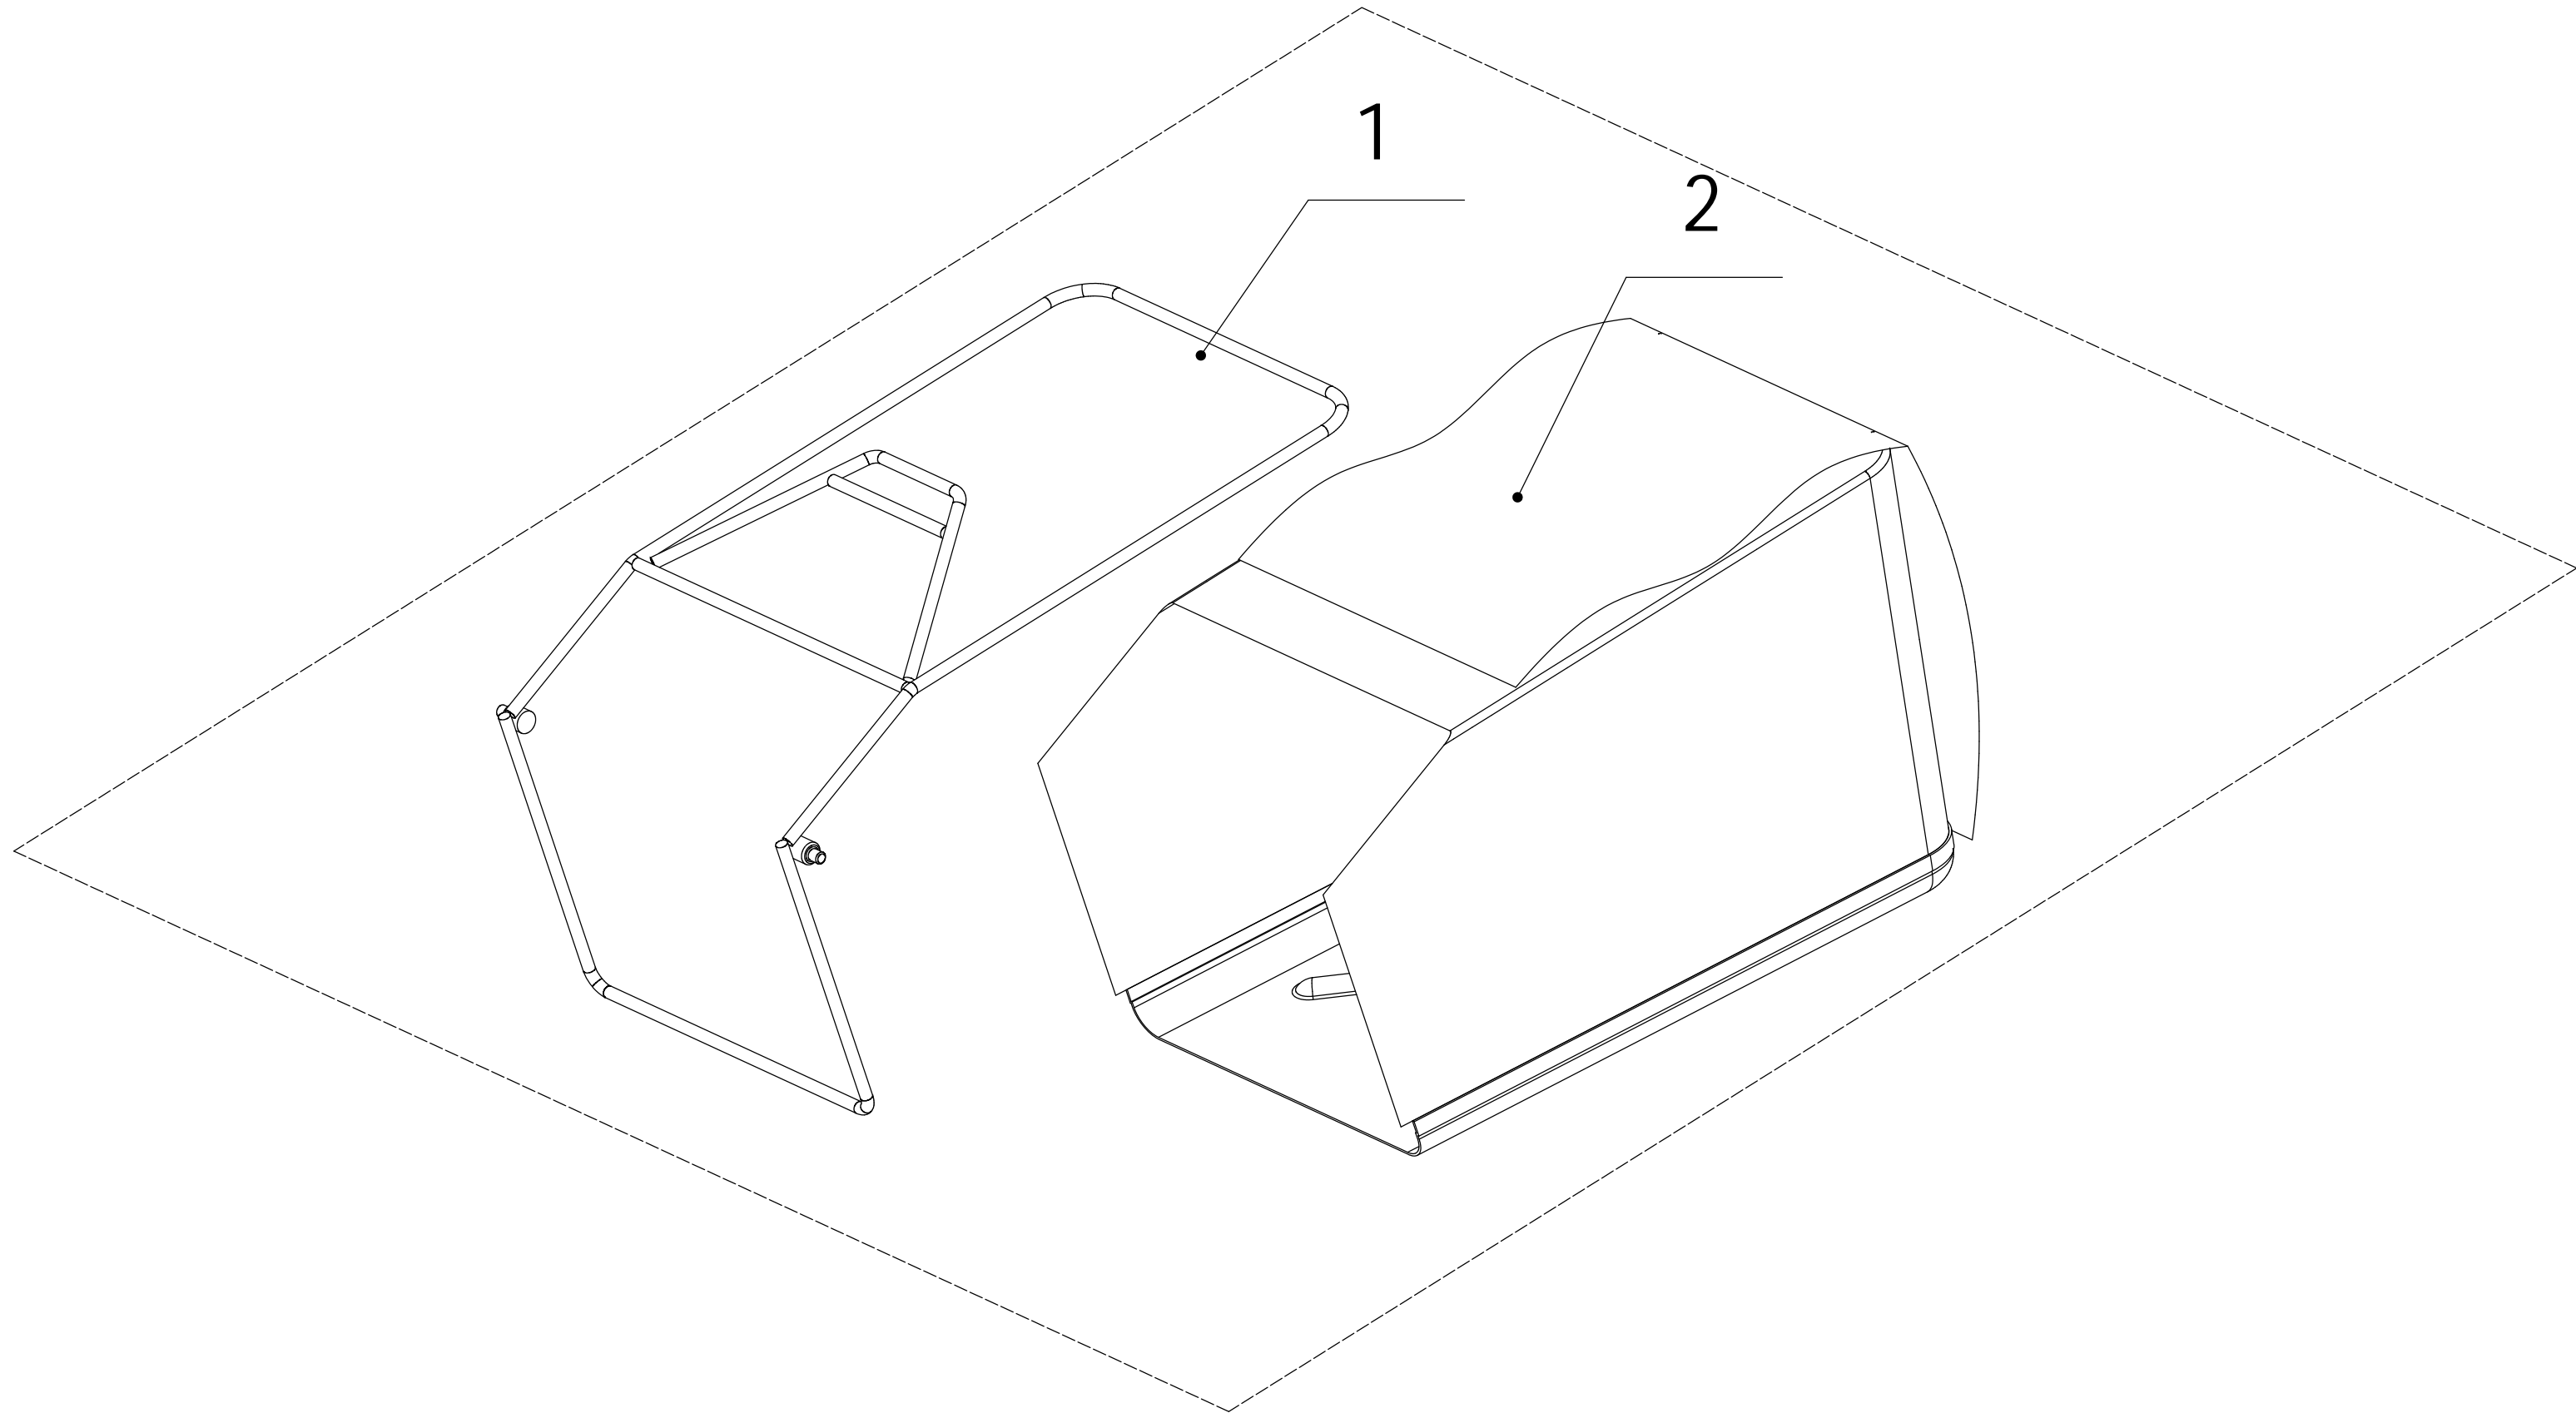

Grass Catcher

Order	Part number	Name_English	Quantity
1	5040602010/22	Grass Catcher Frame	1
2	5040603010/84	Grass Bag	1

Variable Speed Pulley

Order	Part number	Name_English	Quantity
1	Y095040	Tensional Pully Assembly	1
2	5040114010/02	Tensional Arm Bracket	1
3	4820114010	Tensional Spring	1
4	4820112010	Nylon Bush	1
5	5340131010/02	Tensional Pulley Bolt	2
6	5040115010/02	Tensional Arm Weldment	1
7	0302008000	Big Flat Washer	1
8	5340129010/02	Spacer1	2
9	0202008000	Lock Nut - M8	5
10	5340128010	Tensional Pulley	2
11	609/2RS	Bearing	4
12	5340130010/02	Spacer2	2
13	1001024000	Check Ring For Shaft	2
14	0107008020	Bolt - M8x16	2
15	0301008000	Flat Washer	2