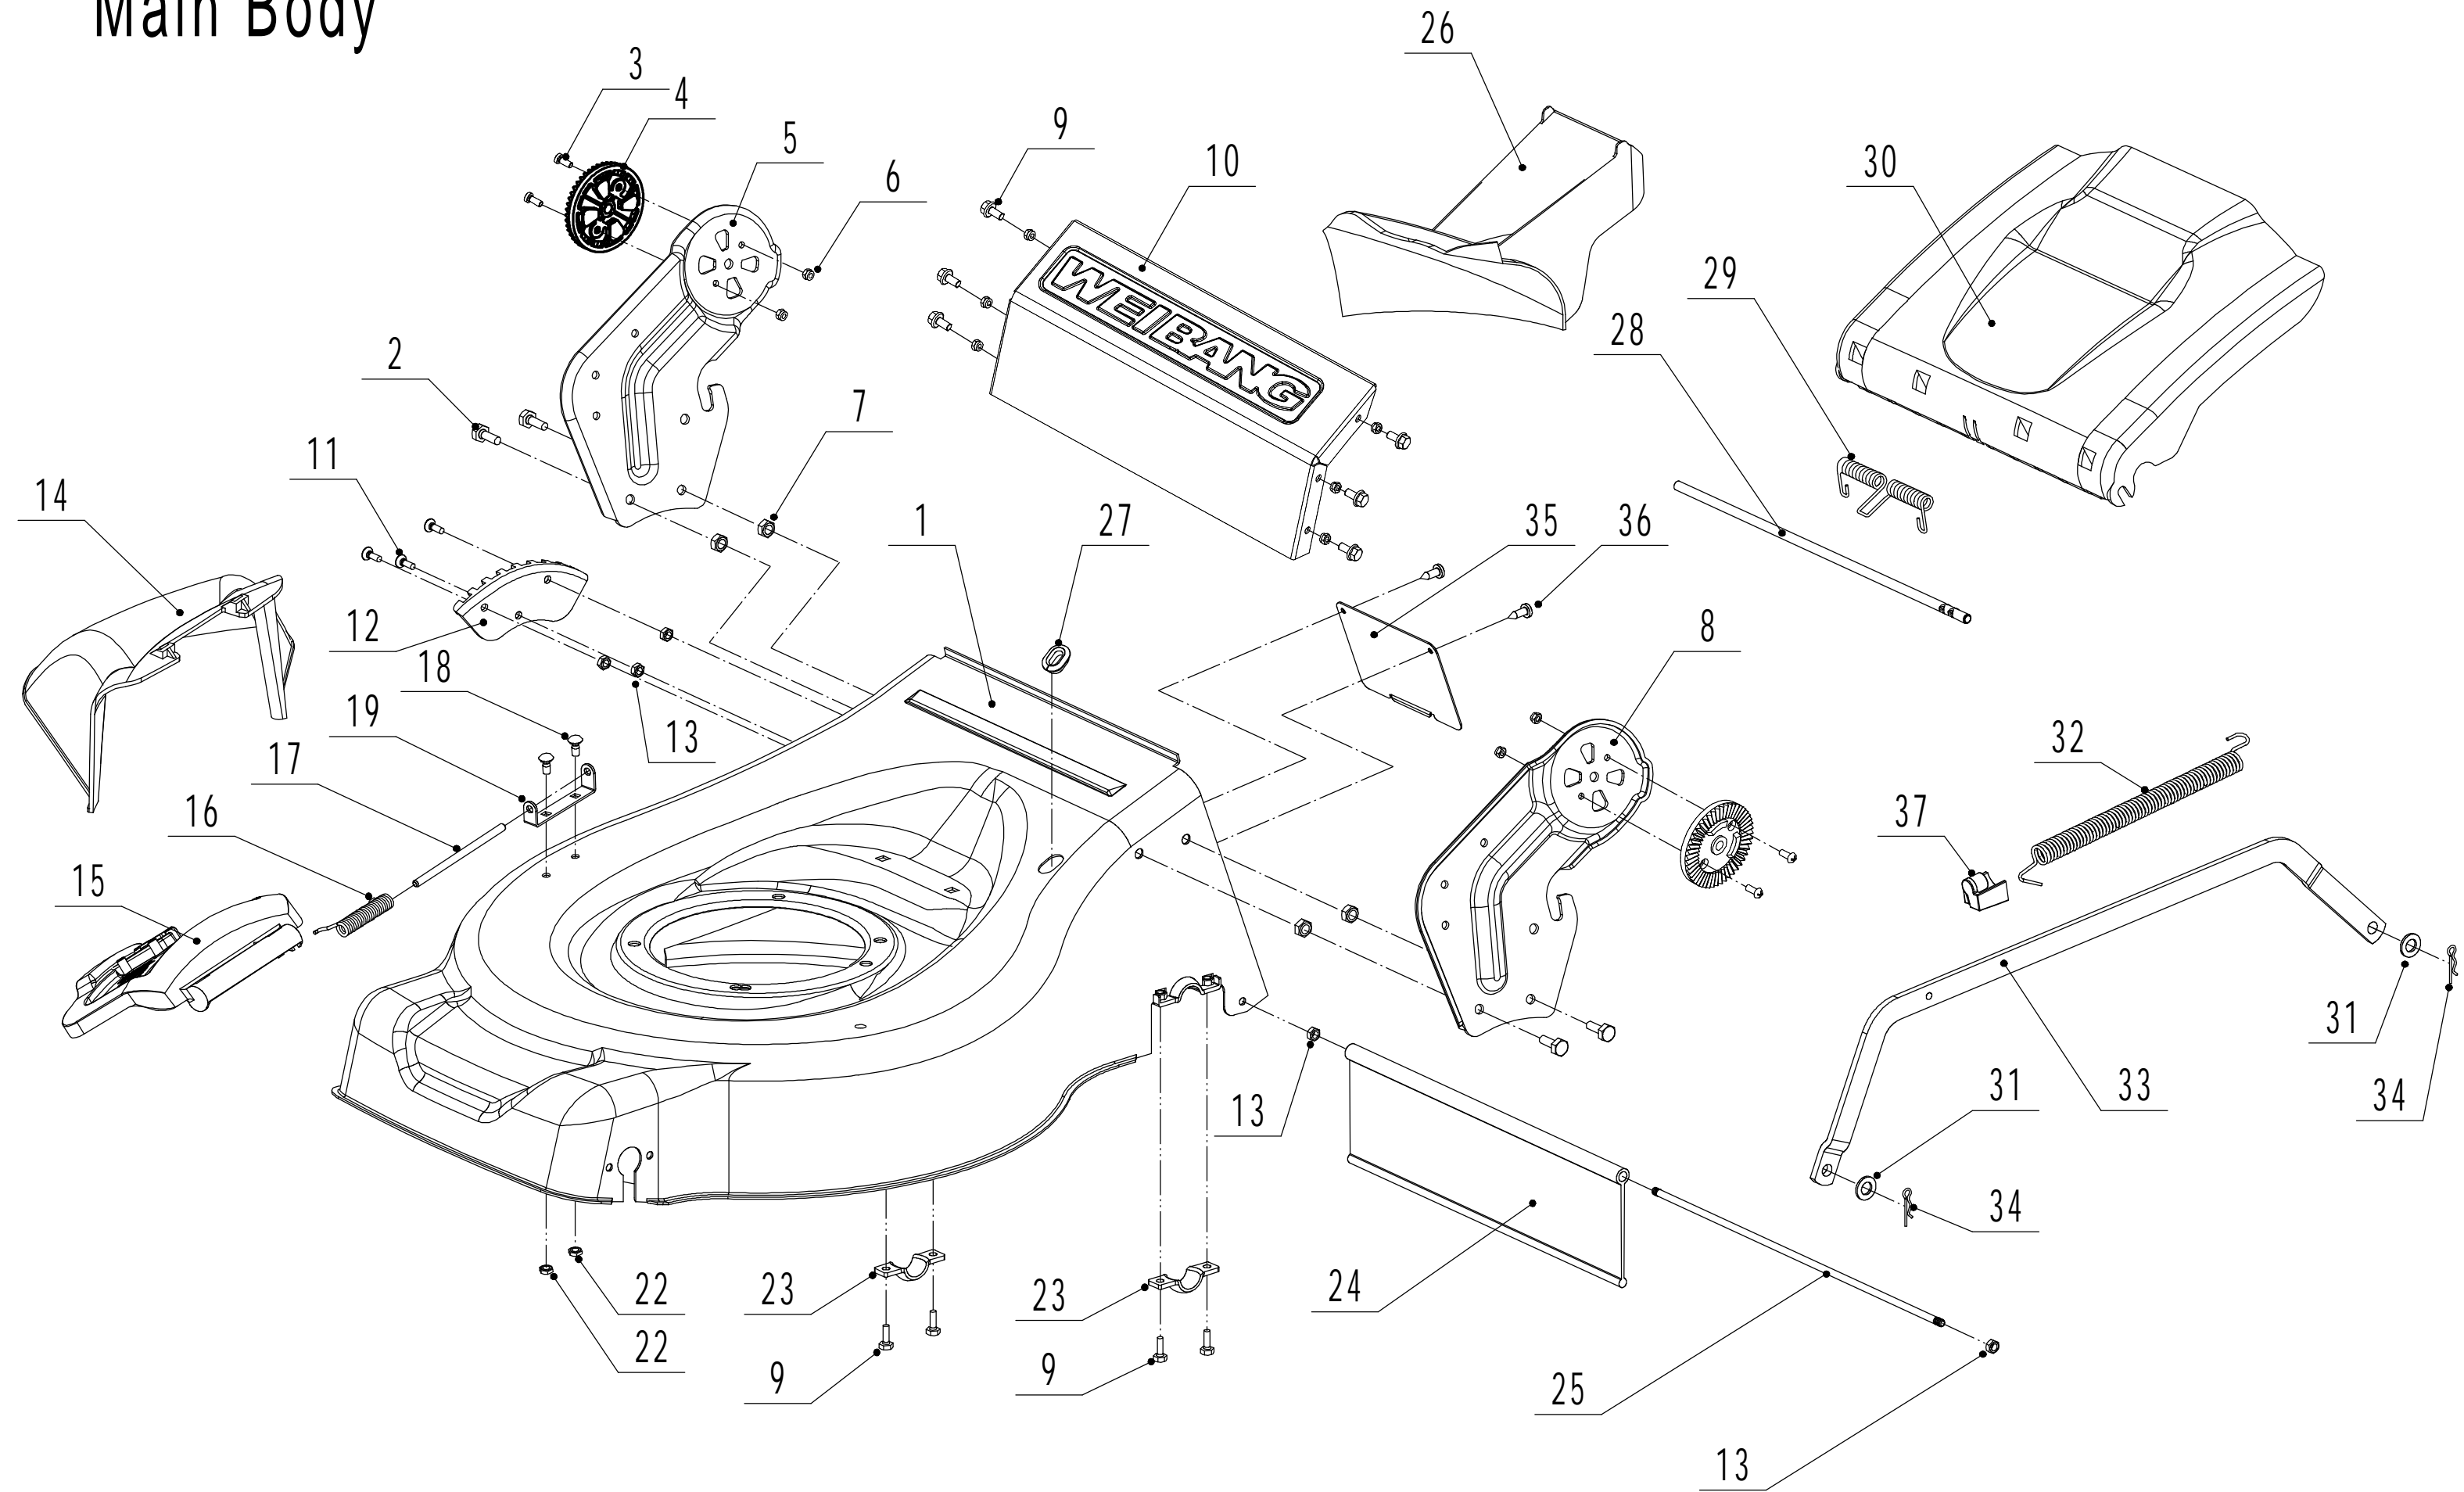

WB 506 SBV 6in1 2018

Main Body

Order	Part number	Name_English	Quantity
1	5040101011/49	Chassis	1
2	0102008016	Bolt - M8x16	4
3	0104005012	Screw - M5x12	4
4	AVSA000000040/22	Tooth Disc	2
5	4560112010K/40	Right Handle Bracket	1
6	0202005000	Lock Nut - M5	4
7	0202008000	Lock Nut - M8	4
8	4560111010K/40	Left Handle Bracket	1
9	0102006012	Bolt - M6x12	10
10	5040111030/49	Connector	1
11	0104006016	Screw - M6x16	3
12	4560110010/01	Graduator	1
13	0202006000	Lock Nut - M6	11
14	5040108010	Side Discharge Deflector	1
15	5040107012	Side Discharge Cover Kit	1
16	5020119010	Pivot - Side Discharge Cover	1
17	5020120010/02	Spring - Side Discharge Cover	1
18	0107006014	Square Neck Bolt	2
19	5020118010/02	Side Discharge Cover Bracket	1
22	0204006000	Lock Nut	2
23	5320114020/01	Upper Bearing Bracket	2
24	5040113010	Trailing Flap	1
25	5040112010/02	Pivot - Trailing Flap	1
26	5040104010	Mulching Plug	1
27	5360122010	Rubber Ring	1
28	5040106010/02	Pivot - Rear Cover	1
29	5360118010	Spring - Rear Cover	1
30	5040105010	Rear Cover	1
31	0301010000	Flat Washer	2
32	WB2100020102/01	Spring - Connecting Rod	1
33	5040109050/40	Connecting Rod	1
34	5320333010	Spring Clip	2
35	5360105010D/49	Baffle	1
36	0106004009	Screw - ST4.2x9.5	2
37	4560109012	Spring Bracket	1

Blade System

Order	Part number	Name_English	Quantity
1	5360111010/02	Engine Washer 1	1
2	5360112010/02	Engine Washer 2	2
3	5320115010	Screw - 3/8x16x25	3
4	5310401010	Key	2
5	5380402010/02	Engine Pulley	1
6	0105006006	Screw - M6x6	1
7	5620133010S	V Belt - V10x835 30°	1
8	5040102010	Belt Shield	1
9	0302006000	Big Flat Washer	3
10	0202006000	Lock Nut - M6	3
12	5320404010/02	Adapter	1
13	5310402010	Friction Washer	2
14	5020405010A/35	Blade	1
15	5310404010/02	Lock Disc	1
16	5310406010/04	Spring Washer	1
17	5320405010	Central Bolt	1