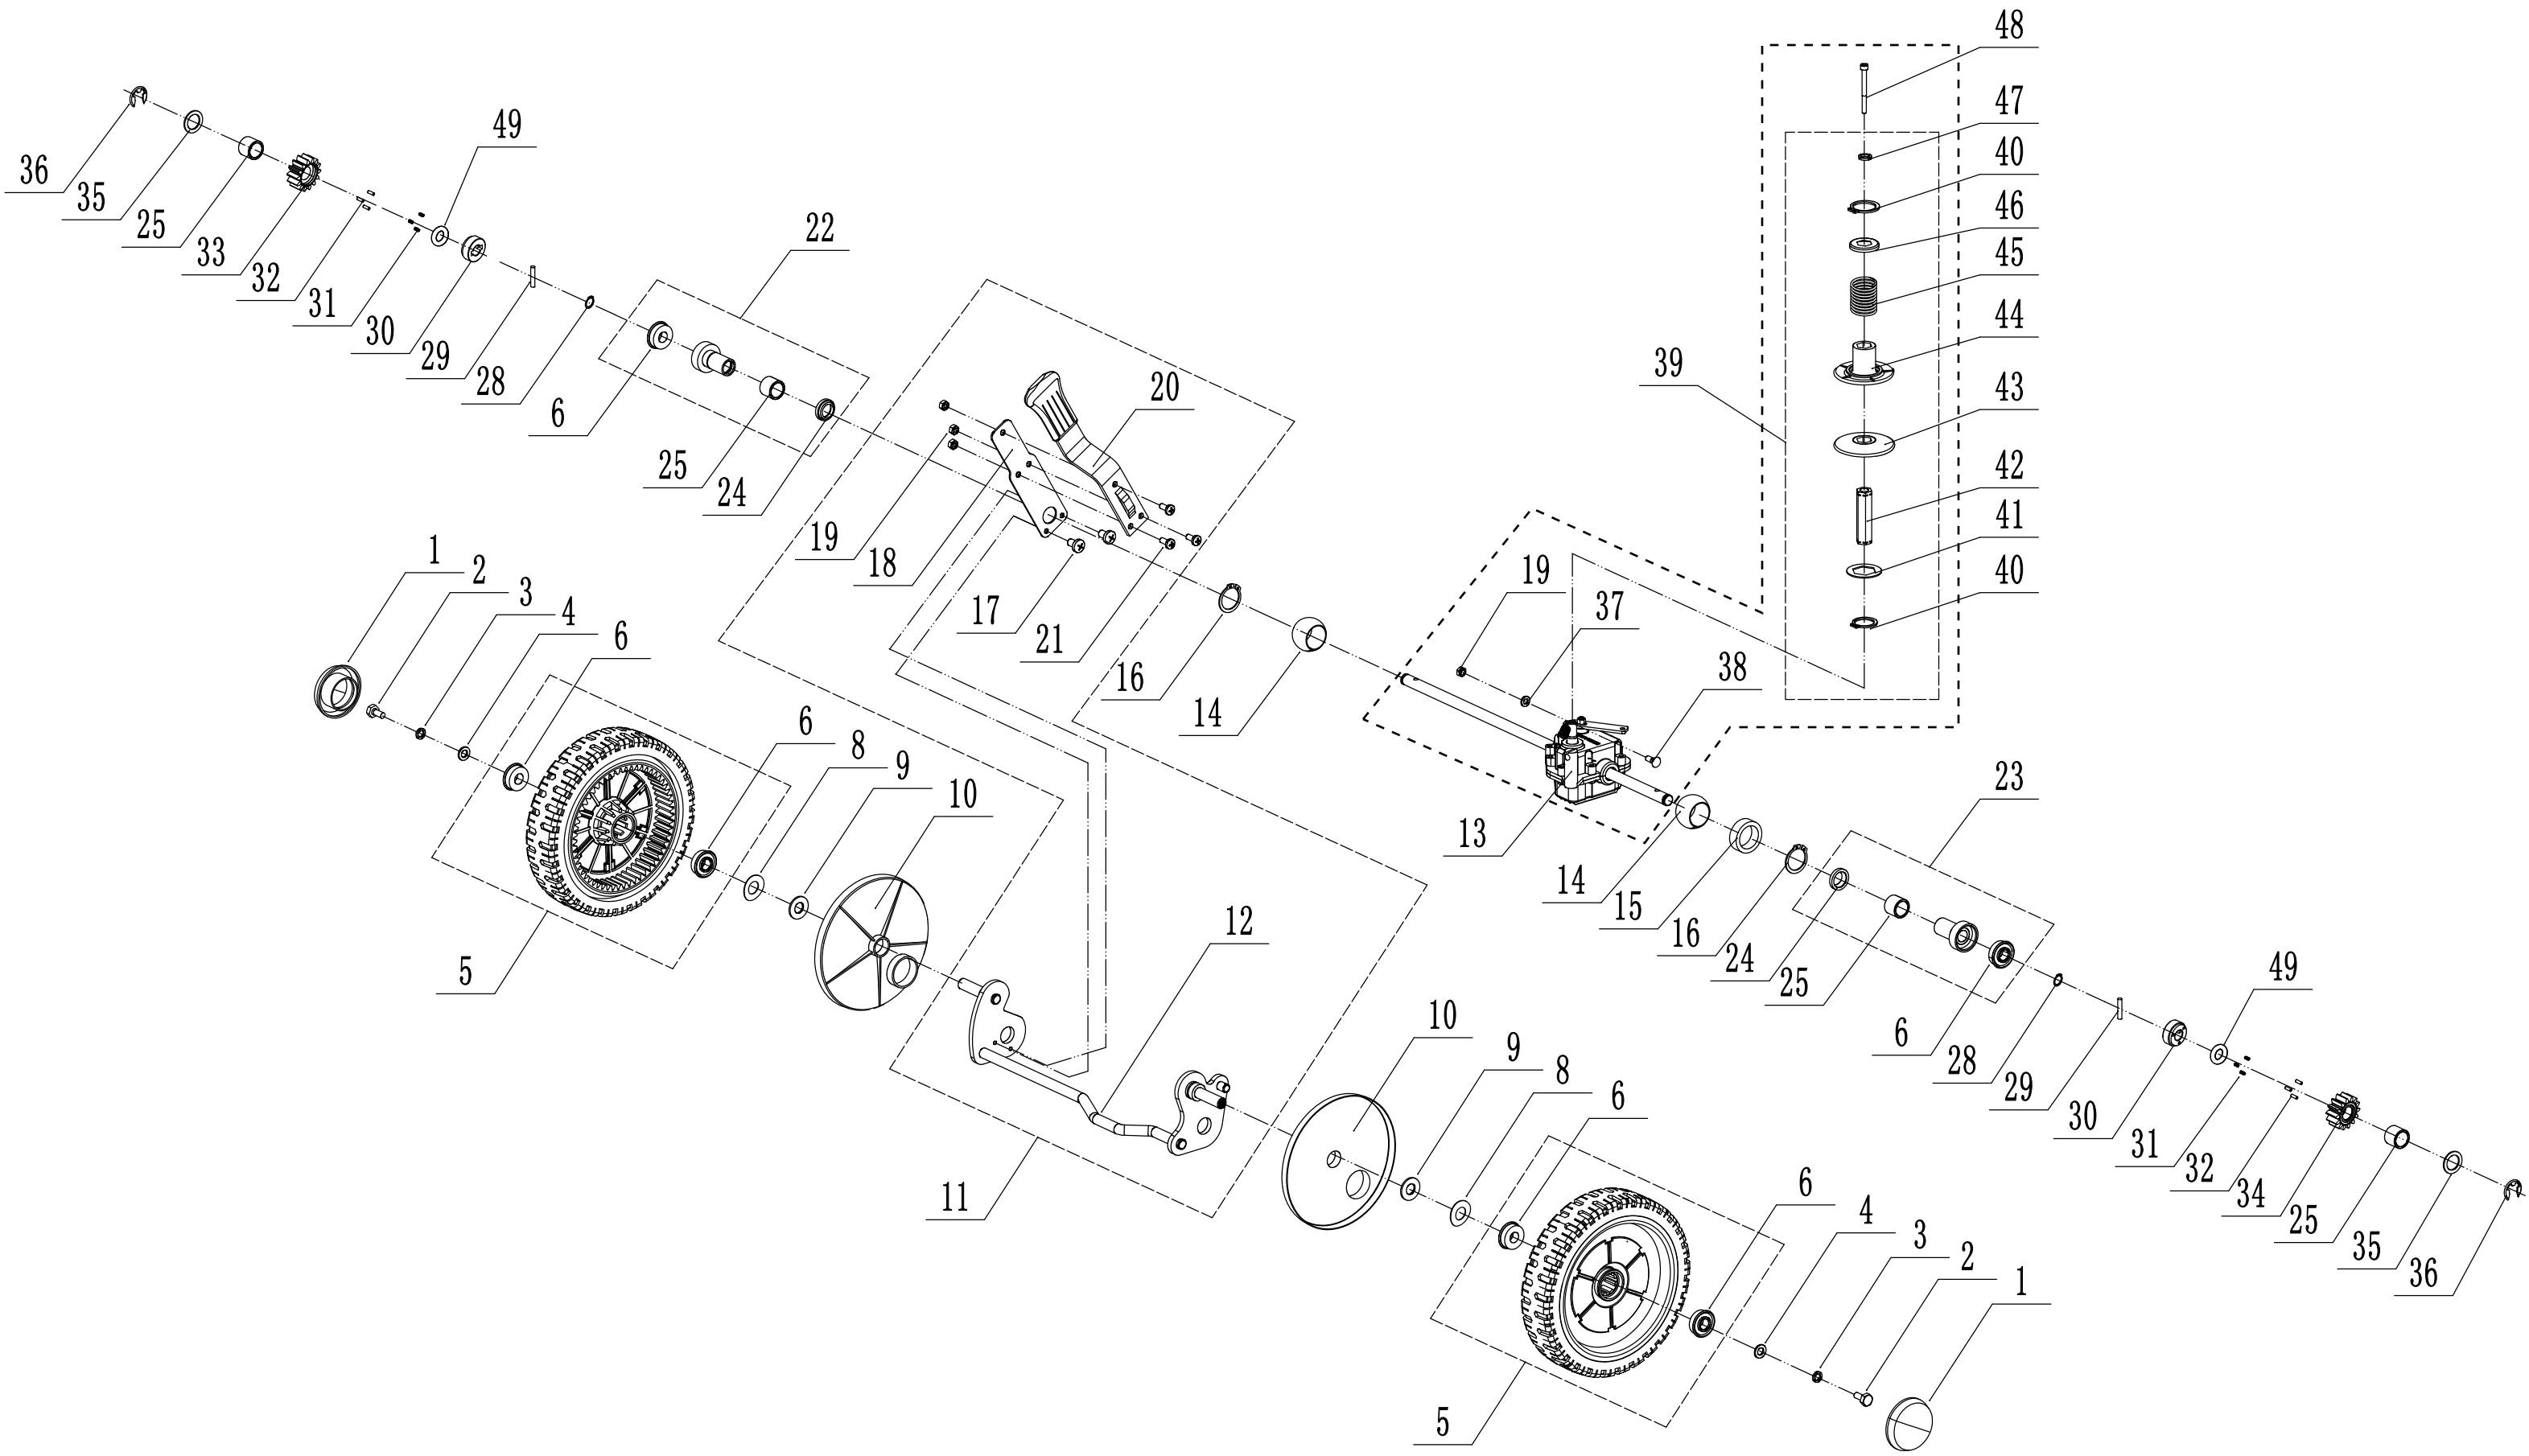

Rear Axle

Order	Part number	Name_English	Quantity
1	5310214010	Wheel Cover	2
2	0101008015	Bolt - M8x15	2
3	0401008000	Spring Washer	2
4	0301008000	Flat Washer	2
5	5340309010/40	Wheel	2
6	5310213010	Bearing	4
8	5310211010/02	Spacer	2
9	5310210010/02	Wheel Axis Spacer	2
10	5340312010	Anti-Dust Shield	2
12	5040301013/01	Rear Shaft Weldment	1
13	Y20504V0P	Rear Transmission	1
14	5320328010	Nylon Surface Bearing	2
15	5320329010/02	Rear Transmission Spacer	1
16	1001020000	Check Ring For Shaft	2
17	0104005008	Bolt - M5x8	2
18	5360311010/22	Spring Of Adjustment Lever	1
19	0202006000	Lock Nut - M6	3
20	5360310010/40	Adjustment Lever	1
21	0104006014	Screw - M6x14	3
22	Y065321	Left Bearing Sheath Assembly	1
23	Y065320	Right Bearing Sheath Assembly	1
24	5320327010	Dustproof Ring	2
25	5320326010P	Bearing	4
28	1001012000	Check Ring For Shaft	2
29	HQ000100060	Pin For Ratchet	2
30	HQ000100050	Ratchet	2
31	HQ000100040	Spring	6
32	HQ000100030	Pin	6
33	HQ000100020	Right Drive Pinion	1
34	HQ000100010	Left Drive Pinion	1
35	5020311010/04	Anti-friction Mat	2
36	1301009000	Check Ring	2
37	0301006000	Flat Washer	1
38	0107006014	Bolt - M6x14	1
39	Y115380	Speed Variator Assembly	1
40	1001017000	Check Ring For Shaft	2
41	4820320010/02	Inner Hex Hole Washer	1
42	4820321010/02	Hex Adapter	1
43	5380309010	Lower Pulley Disc	1
44	5380308010	Active Pulley Disc	1
45	4820324010	Pressing Spring	1
46	4820325010/02	Spring Cap	1
47	0401005000	Spring Washer	1
48	0103005055	Inner Hex Bolt - M5x55	1
49	1401025015	O Sealing Ring	2