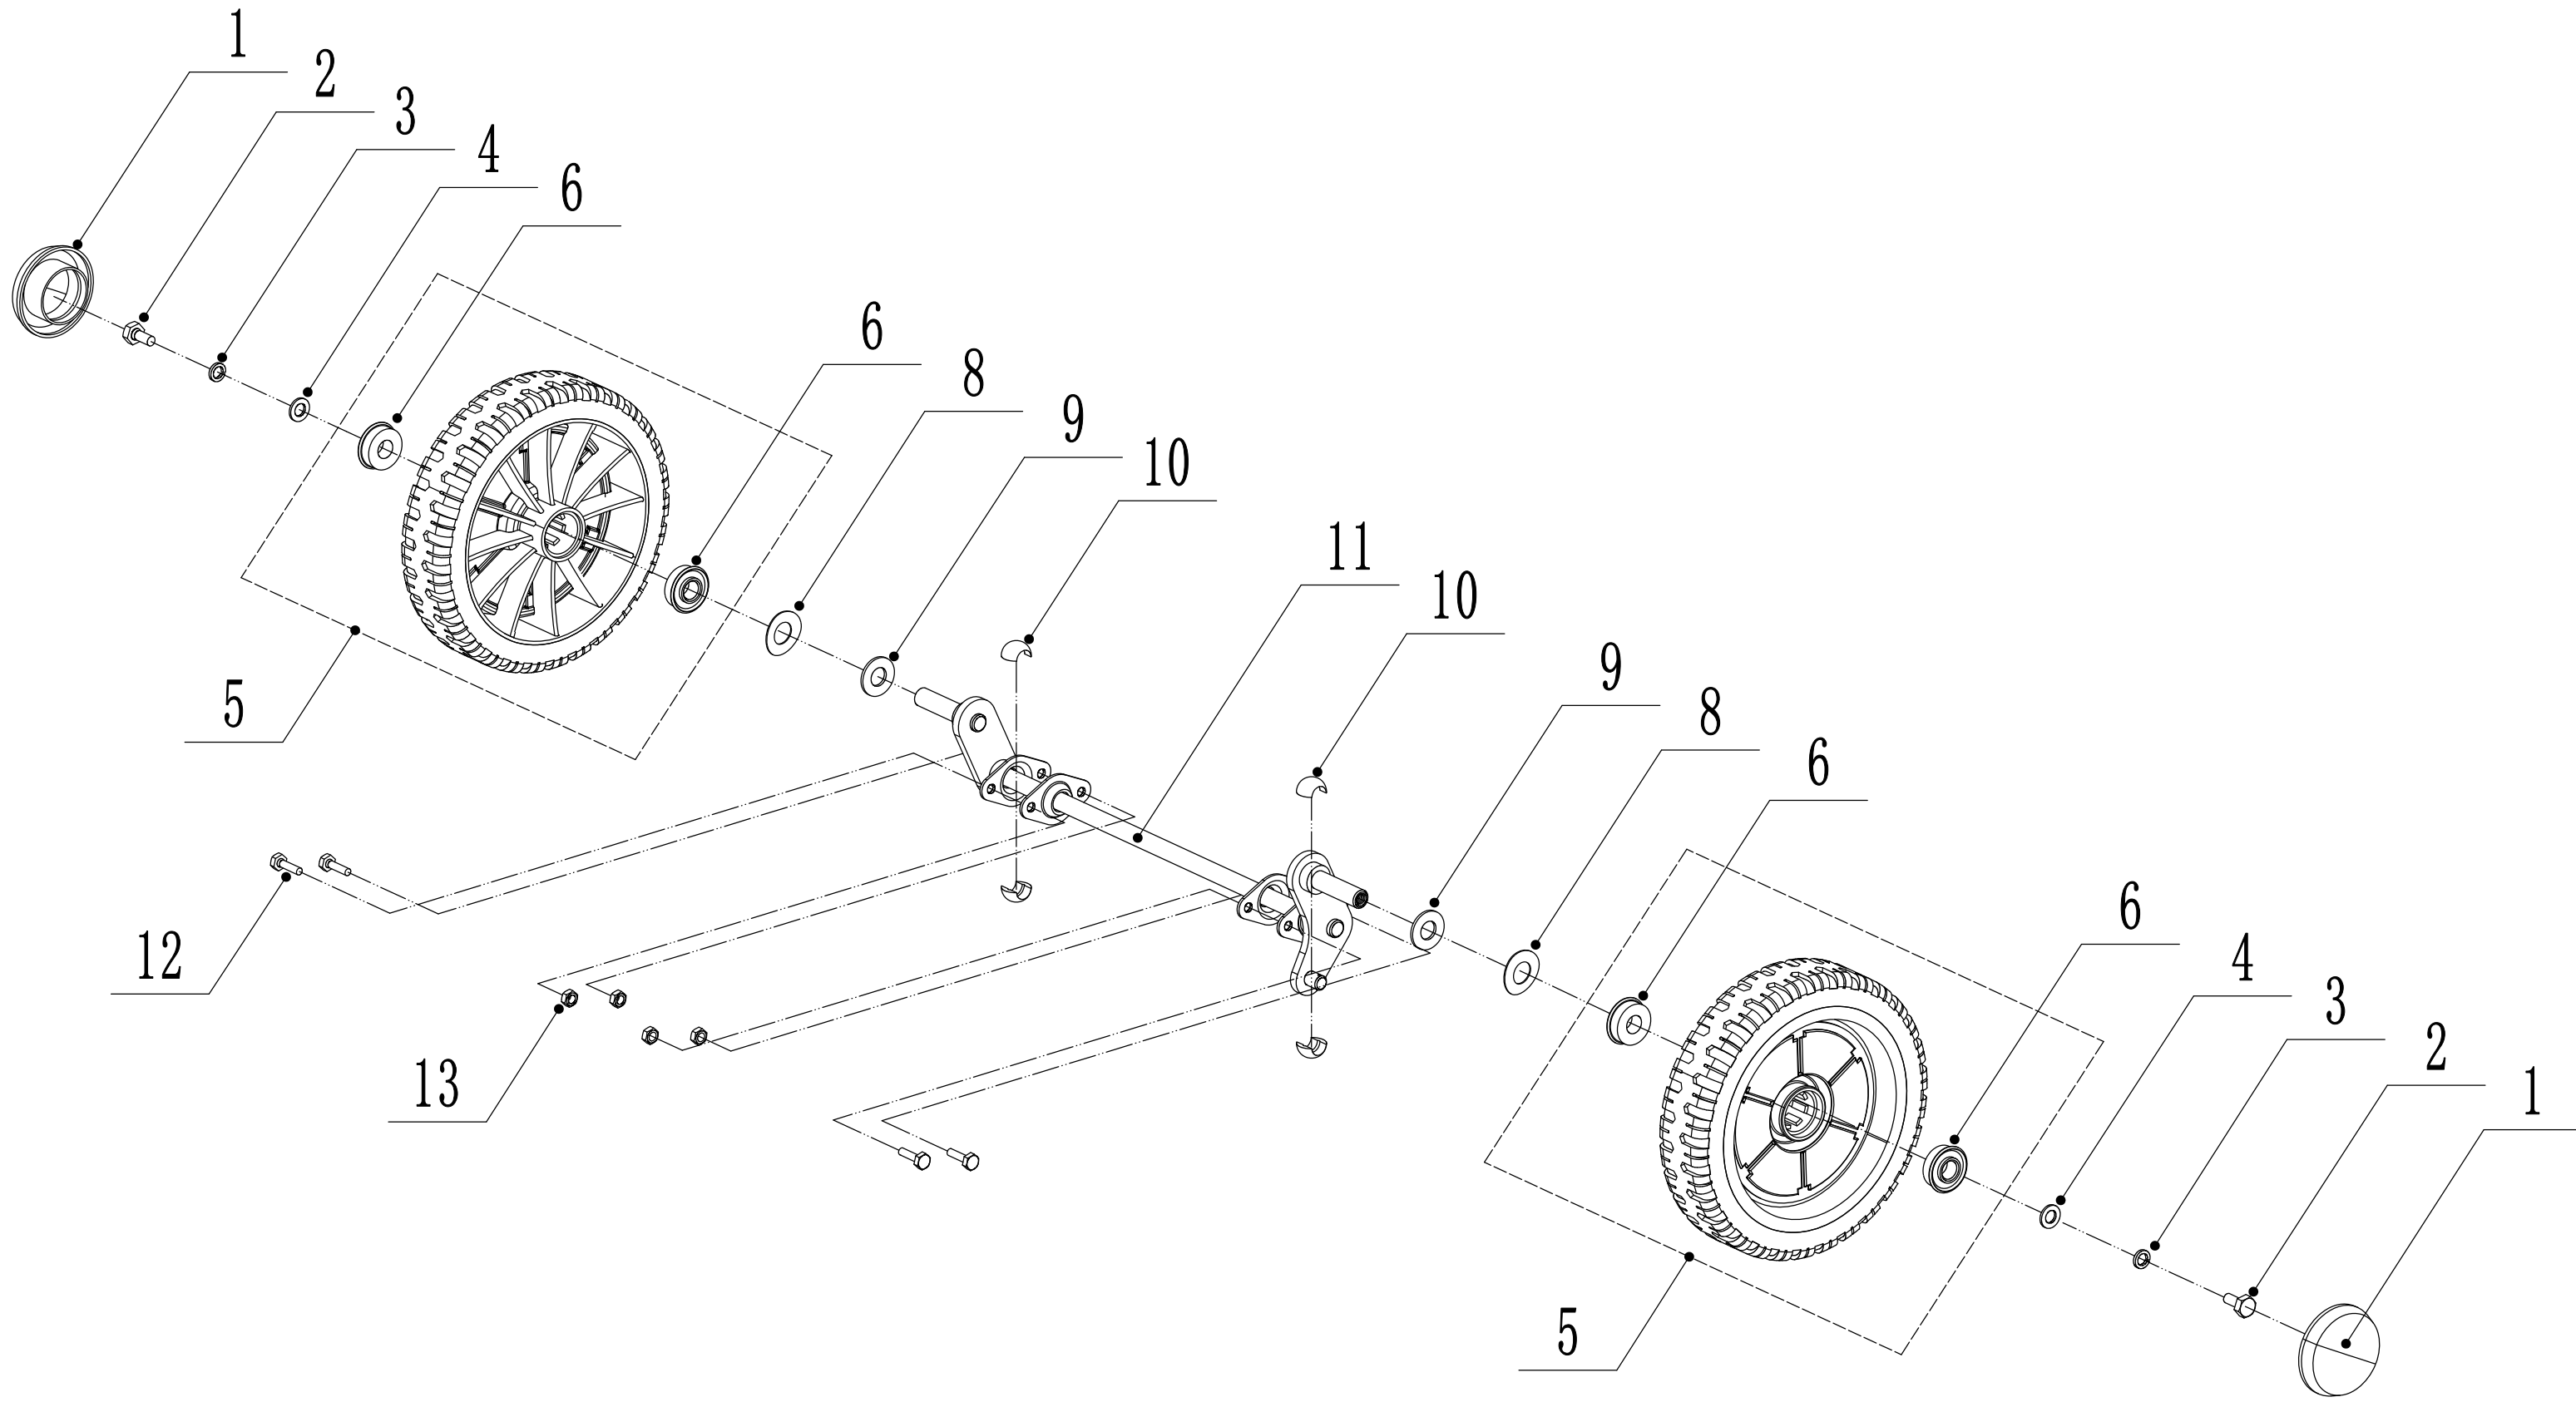

Front Axle

Order	Part number	Name_English	Quantity
1	5310214010	Wheel Cap	2
2	0101008015	Bolt - M8x15	2
3	0401008000	Spring Washer	2
4	0301008000	Flat Washer	2
5	5310212010/40	Wheel	2
6	5310213010	Bearing	4
8	5310211010/02	Spacer	2
9	5310210010/02	Wheel Axis Spacer	2
10	5310209010	Spherical Bearing	4
11	5040201020/01	Front Axle Welding	1
12	0102006012	Hex Flange Bolt - M6x12	4
13	0202006000	Lock Nut - M6	4