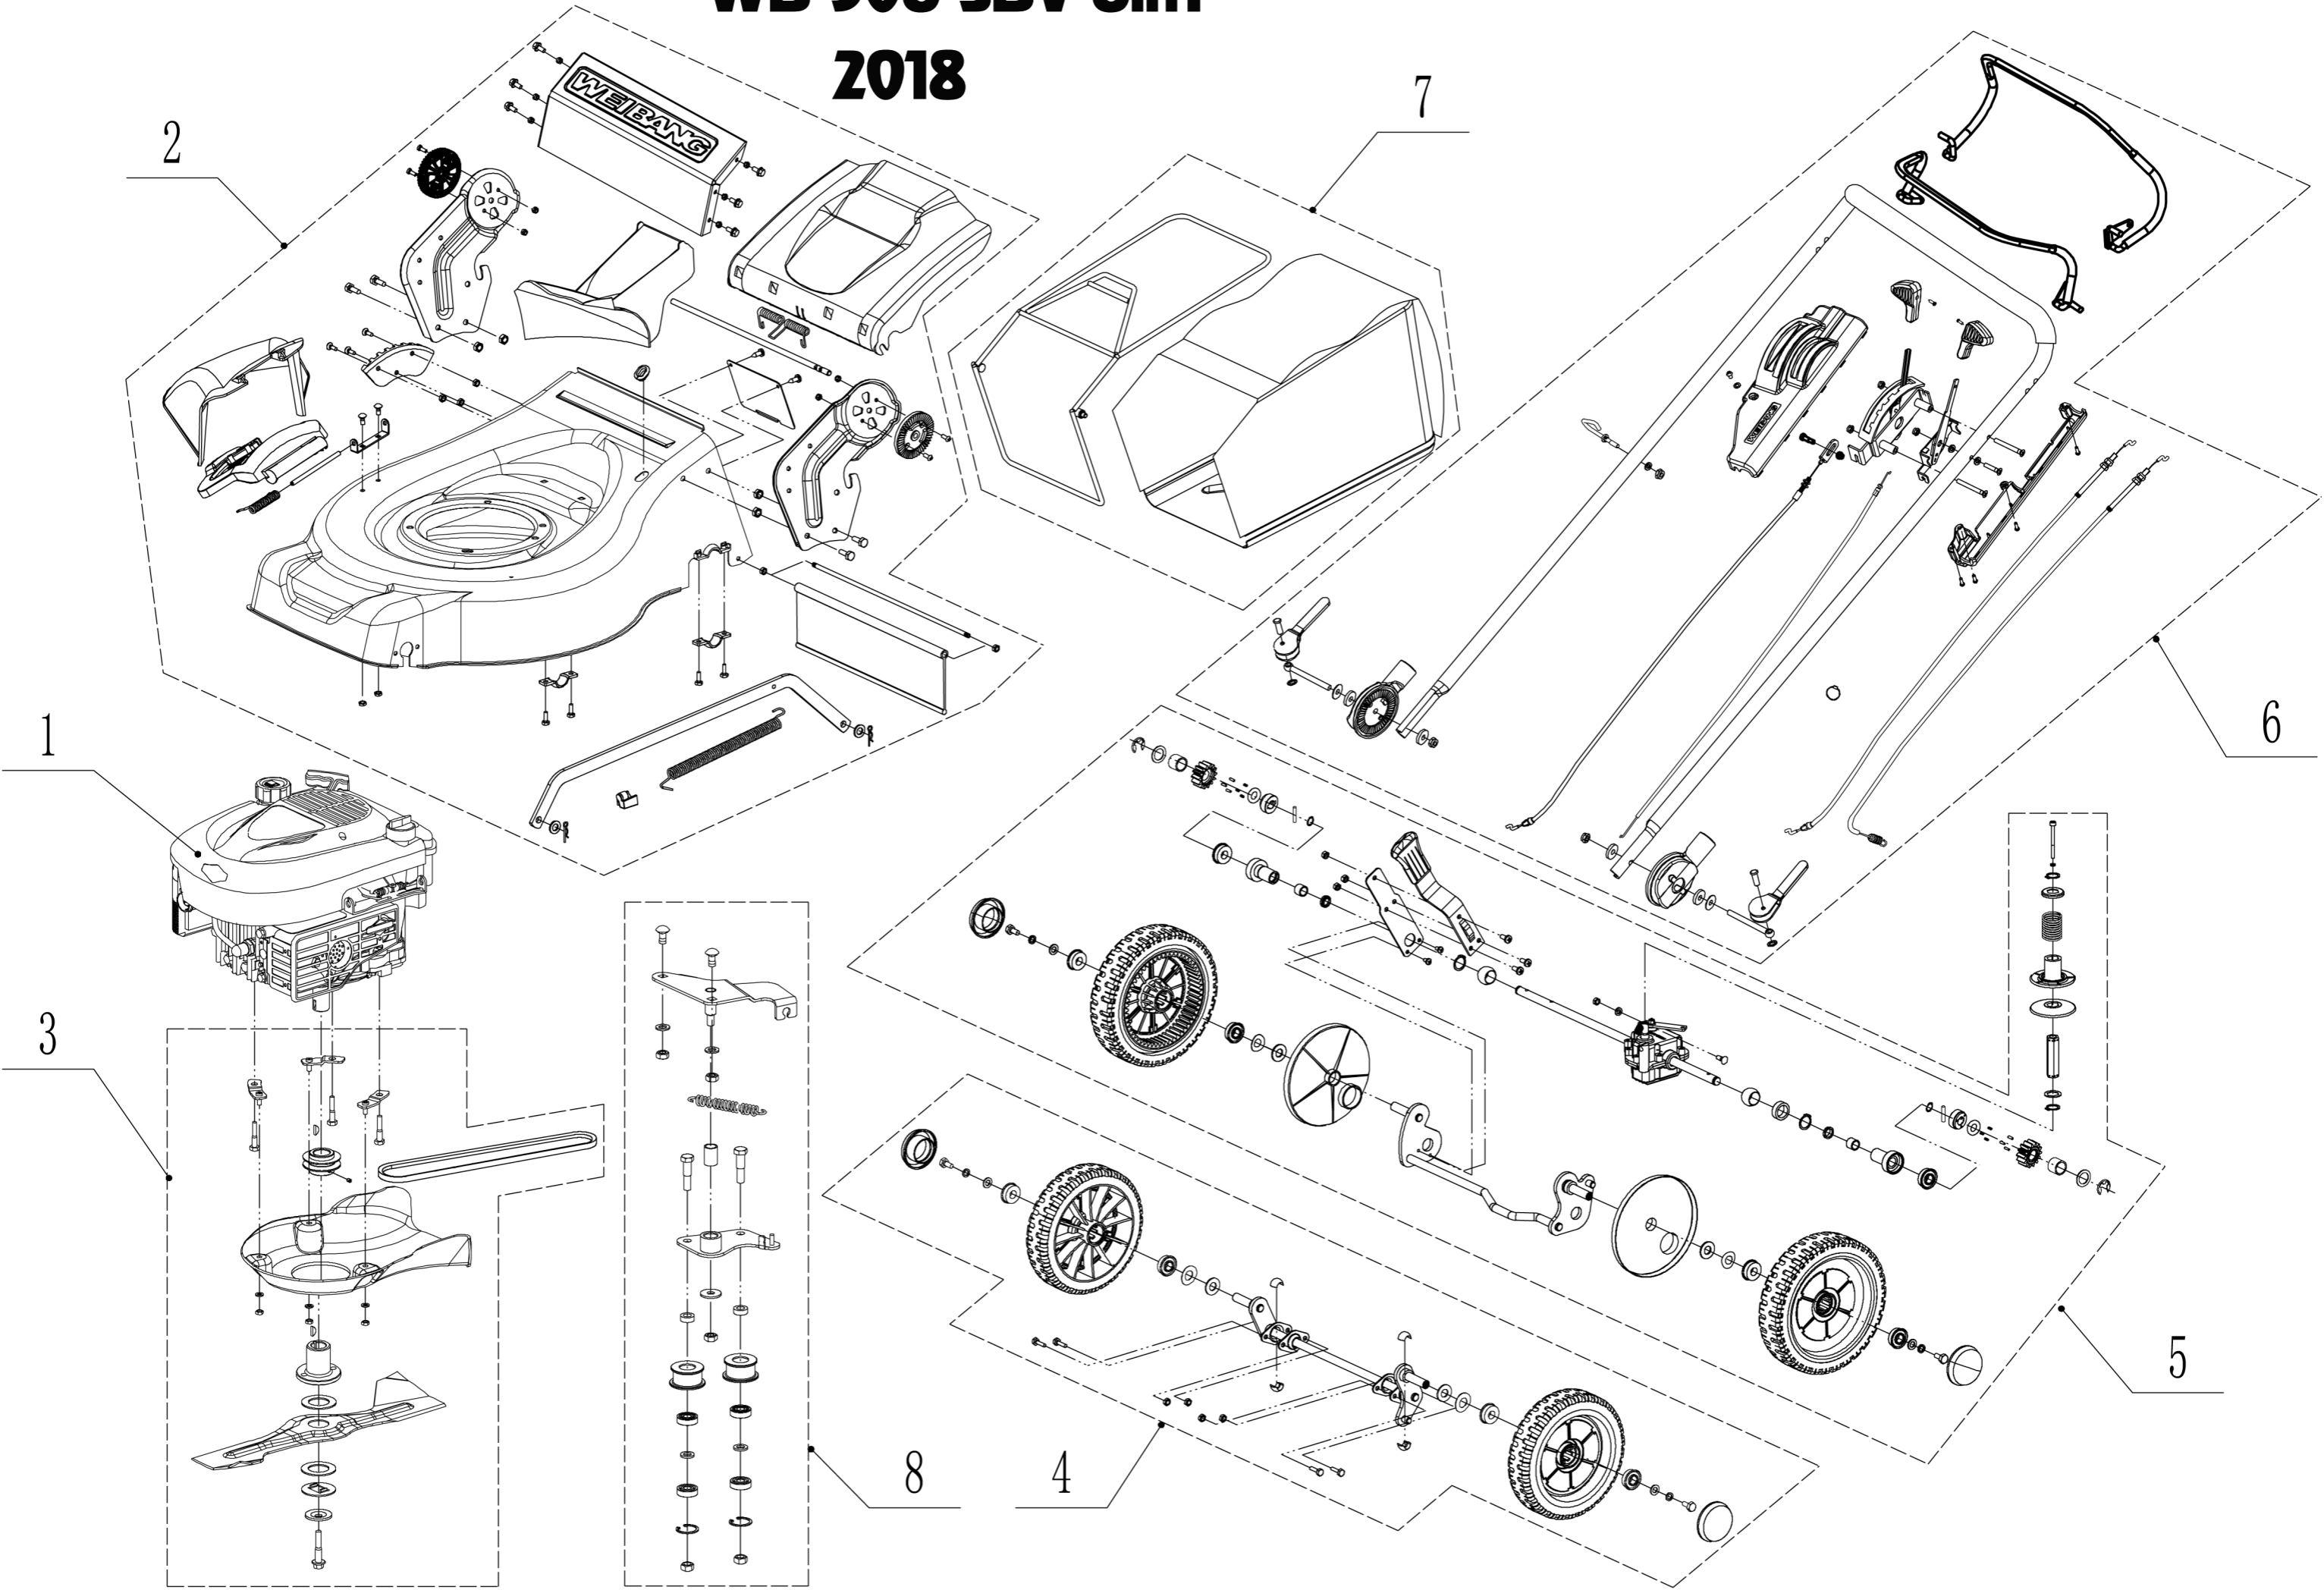

WB 506 SBV 6in1 2018

Main Body

Order	Part number	Name_English	Quantity
1	5040101011/49	Chassis	1
2	0102008016	Bolt - M8x16	4
3	0104005012	Screw - M5x12	4
4	AVSA000000040/22	Tooth Disc	2
5	4560112010K/40	Right Handle Bracket	1
6	0202005000	Lock Nut - M5	4
7	0202008000	Lock Nut - M8	4
8	4560111010K/40	Left Handle Bracket	1
9	0102006012	Bolt - M6x12	10
10	5040111030/49	Connector	1
11	0104006016	Screw - M6x16	3
12	4560110010/01	Graduator	1
13	0202006000	Lock Nut - M6	11
14	5040108010	Side Discharge Deflector	1
15	5040107012	Side Discharge Cover Kit	1
16	5020119010	Pivot - Side Discharge Cover	1
17	5020120010/02	Spring - Side Discharge Cover	1
18	0107006014	Square Neck Bolt	2
19	5020118010/02	Side Discharge Cover Bracket	1
22	0204006000	Lock Nut	2
23	5320114020/01	Upper Bearing Bracket	2
24	5040113010	Trailing Flap	1
25	5040112010/02	Pivot - Trailing Flap	1
26	5040104010	Mulching Plug	1
27	5360122010	Rubber Ring	1
28	5040106010/02	Pivot - Rear Cover	1
29	5360118010	Spring - Rear Cover	1
30	5040105010	Rear Cover	1
31	0301010000	Flat Washer	2
32	WB2100020102/01	Spring - Connecting Rod	1
33	5040109050/40	Connecting Rod	1
34	5320333010	Spring Clip	2
35	5360105010D/49	Baffle	1
36	0106004009	Screw - ST4.2x9.5	2
37	4560109012	Spring Bracket	1

Blade System

Order	Part number	Name_English	Quantity
1	5360111010/02	Engine Washer 1	1
2	5360112010/02	Engine Washer 2	2
3	5320115010	Screw - 3/8x16x25	3
4	5310401010	Key	2
5	5380402010/02	Engine Pulley	1
6	0105006006	Screw - M6x6	1
7	5620133010S	V Belt - V10x835 30°	1
8	5040102010	Belt Shield	1
9	0302006000	Big Flat Washer	3
10	0202006000	Lock Nut - M6	3
12	5320404010/02	Adapter	1
13	5310402010	Friction Washer	2
14	5020405010A/35	Blade	1
15	5310404010/02	Lock Disc	1
16	5310406010/04	Spring Washer	1
17	5320405010	Central Bolt	1