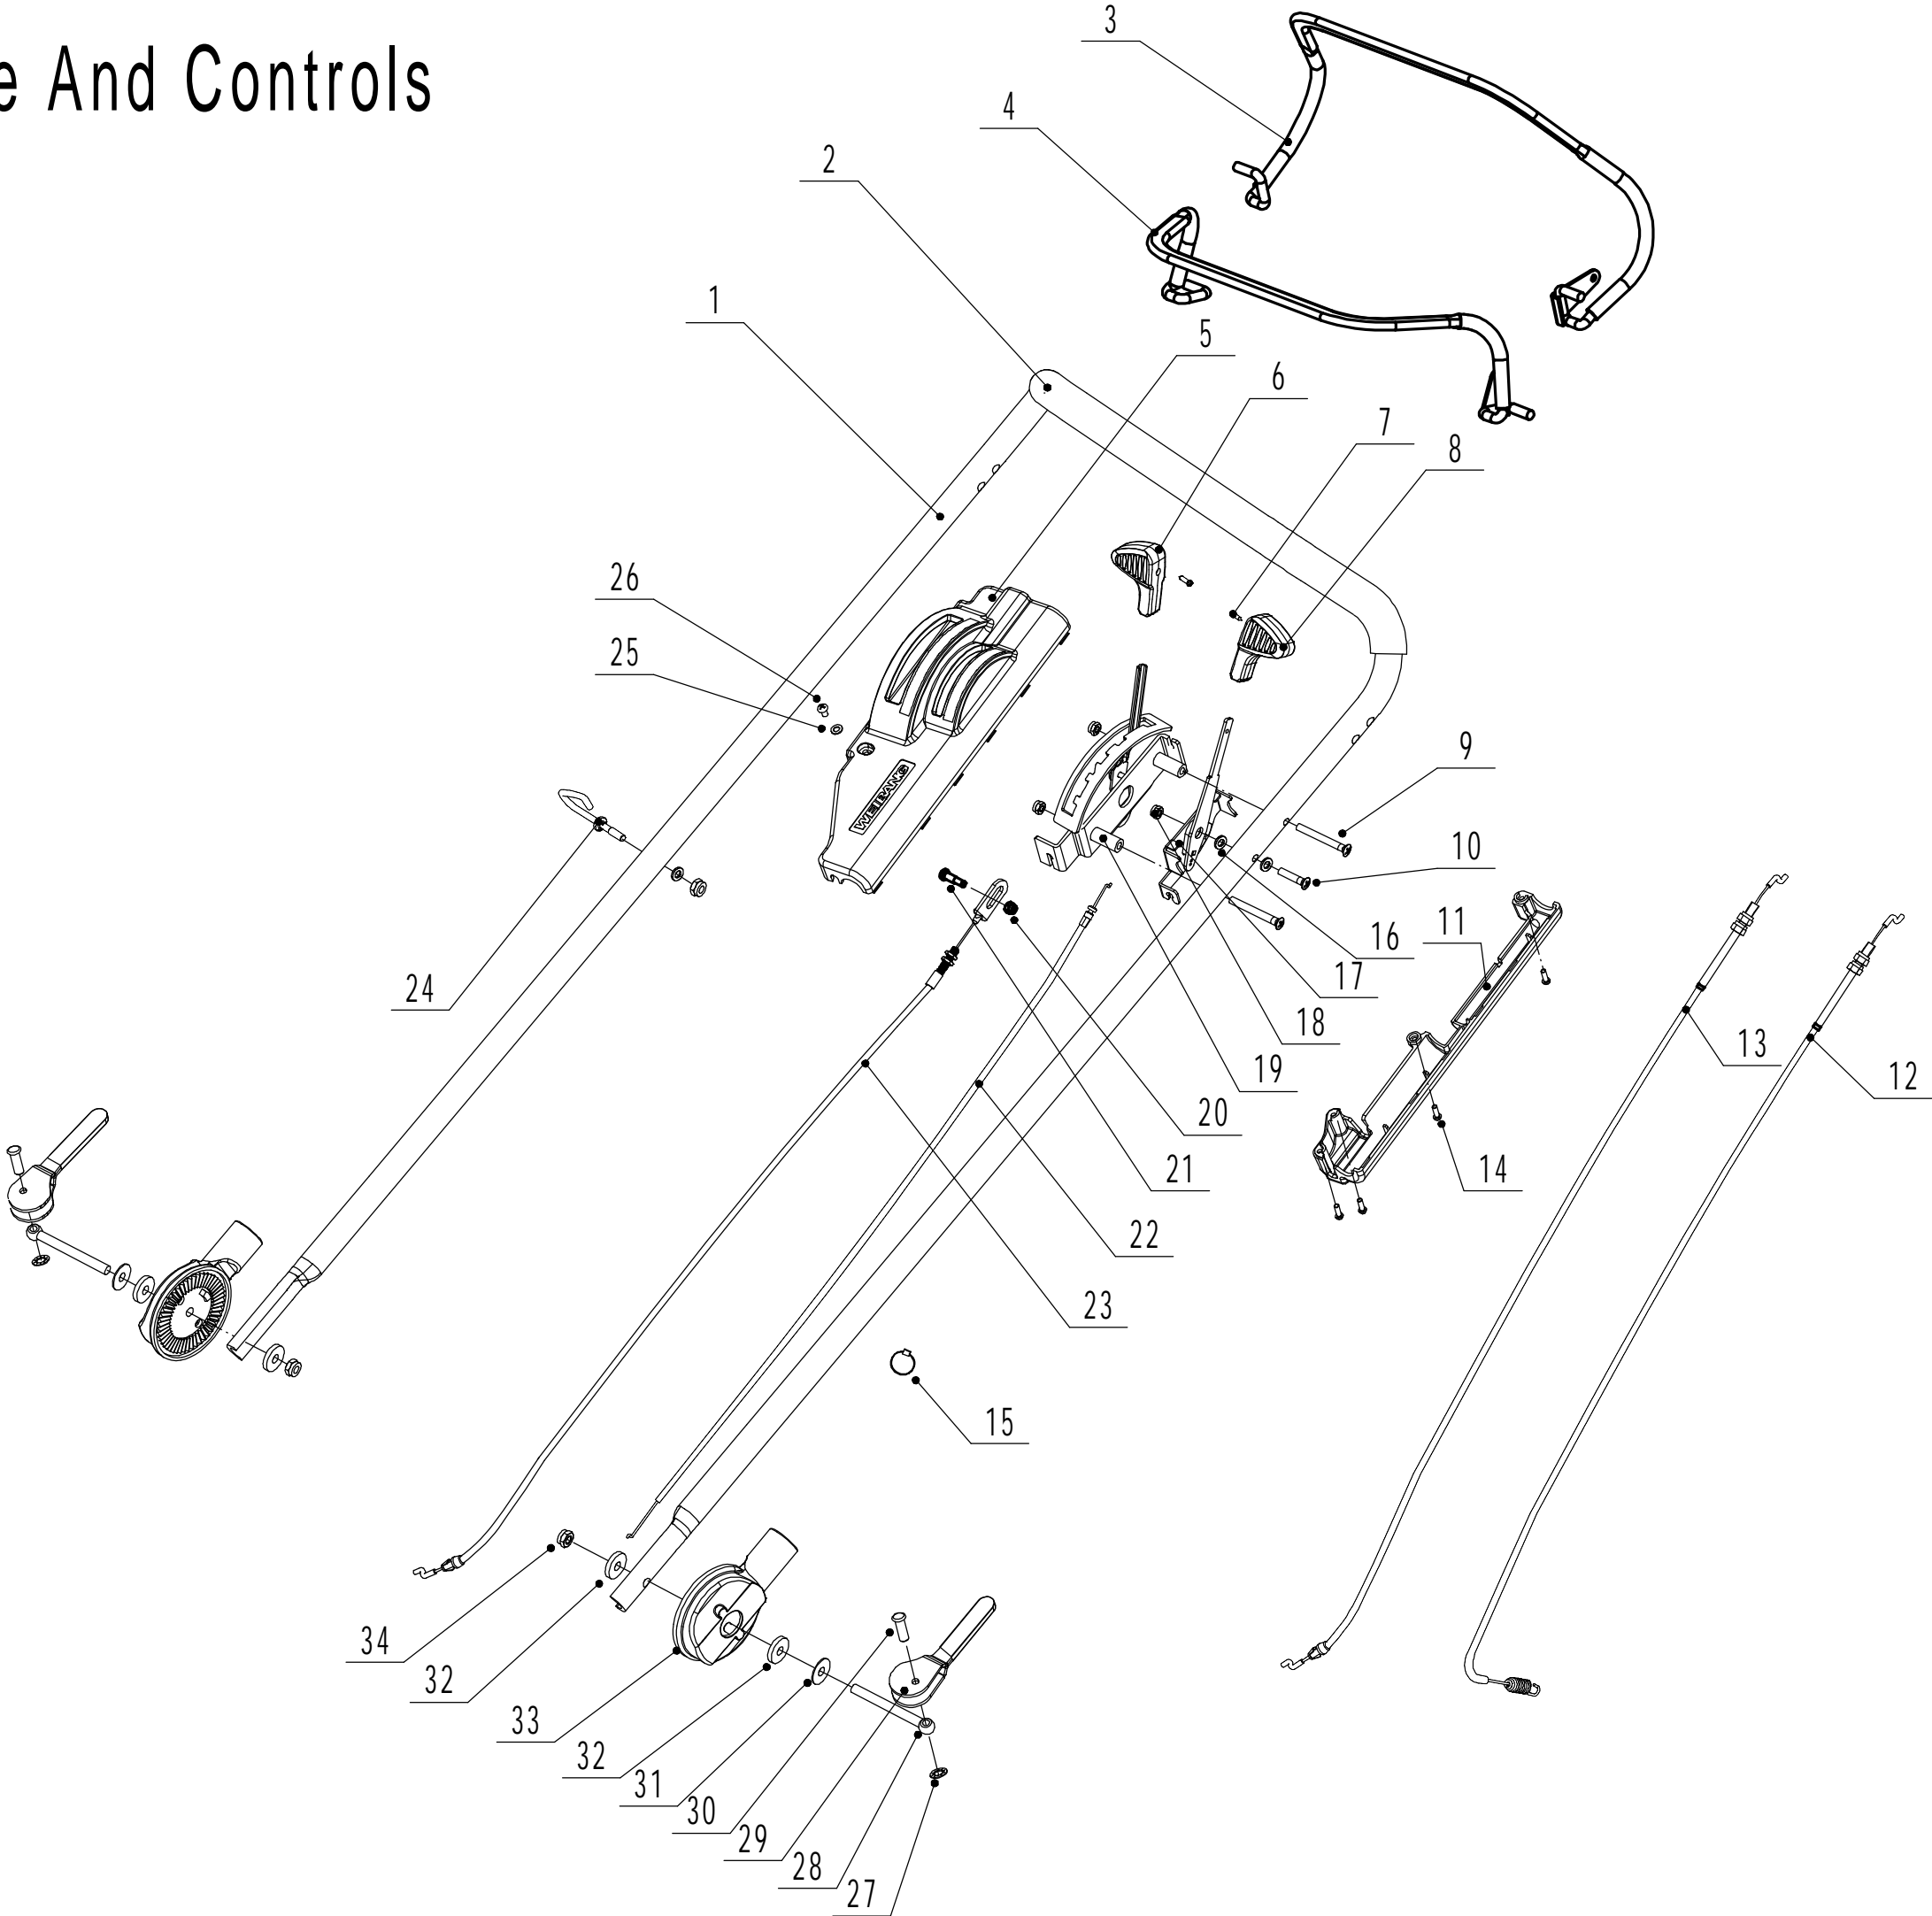

Handle And Controls

Order	Part number	Name_English	Quantity
1	5020501020S/49	Handle	1
2	GM56E010000080	Handle Sheath	1
3	5320511030S/40	Clutch Lever	1
4	5320503020S/40	Brake Lever	1
5	5020501030S	Control Box Upper Cover	1
6	5380508010	Sppeed Control Grip	1
7	0106003013	Screw - ST2.9x13	2
8	5380510010	Throttle Control Grip	1
9	0108006060	Screw - M6x60	2
10	0108006050	Screw - M6x50	1
11	5020501040S	Control Box Lower Cover	1
12	LH186-1225	Brake Cable	1
13	BS120-1140	Clutch Calbe	1
14	0113040018	Screw	4
15	ZD3/190	Cable Ties	1
16	0301006000	Spacer	3
17	5380512010	Bracket	1
18	0202006000	Lock Nut - M6	4
19	5360505010K	Speed Control Bracket	1
20	0202005000	Lock Nut - M5	1
21	5360506011	Speed Control Cable Bolt	1
22	YM72-1040-A	Throttle Cable	1
23	TX130-1060-A	Speed Control Cable	1
24	4510511010/01	Hook	1
25	0301005000	Spacer	1
26	0104005008	Screw - M5x8	1
27	4510114030	Fix Cap	2
28	GM48S000000100	Connecting Bolt	2
29	GM56A100400000	Lock Lever	2
30	0801008022	Axis Pin	2
31	GM56A100000040/04	Spacer	2
32	GM56A100000050/01	Spacer	4
33	GM48S030200000	Tooth Disc Kit	2
34	0201008000DD	Lock Nut - M8	2