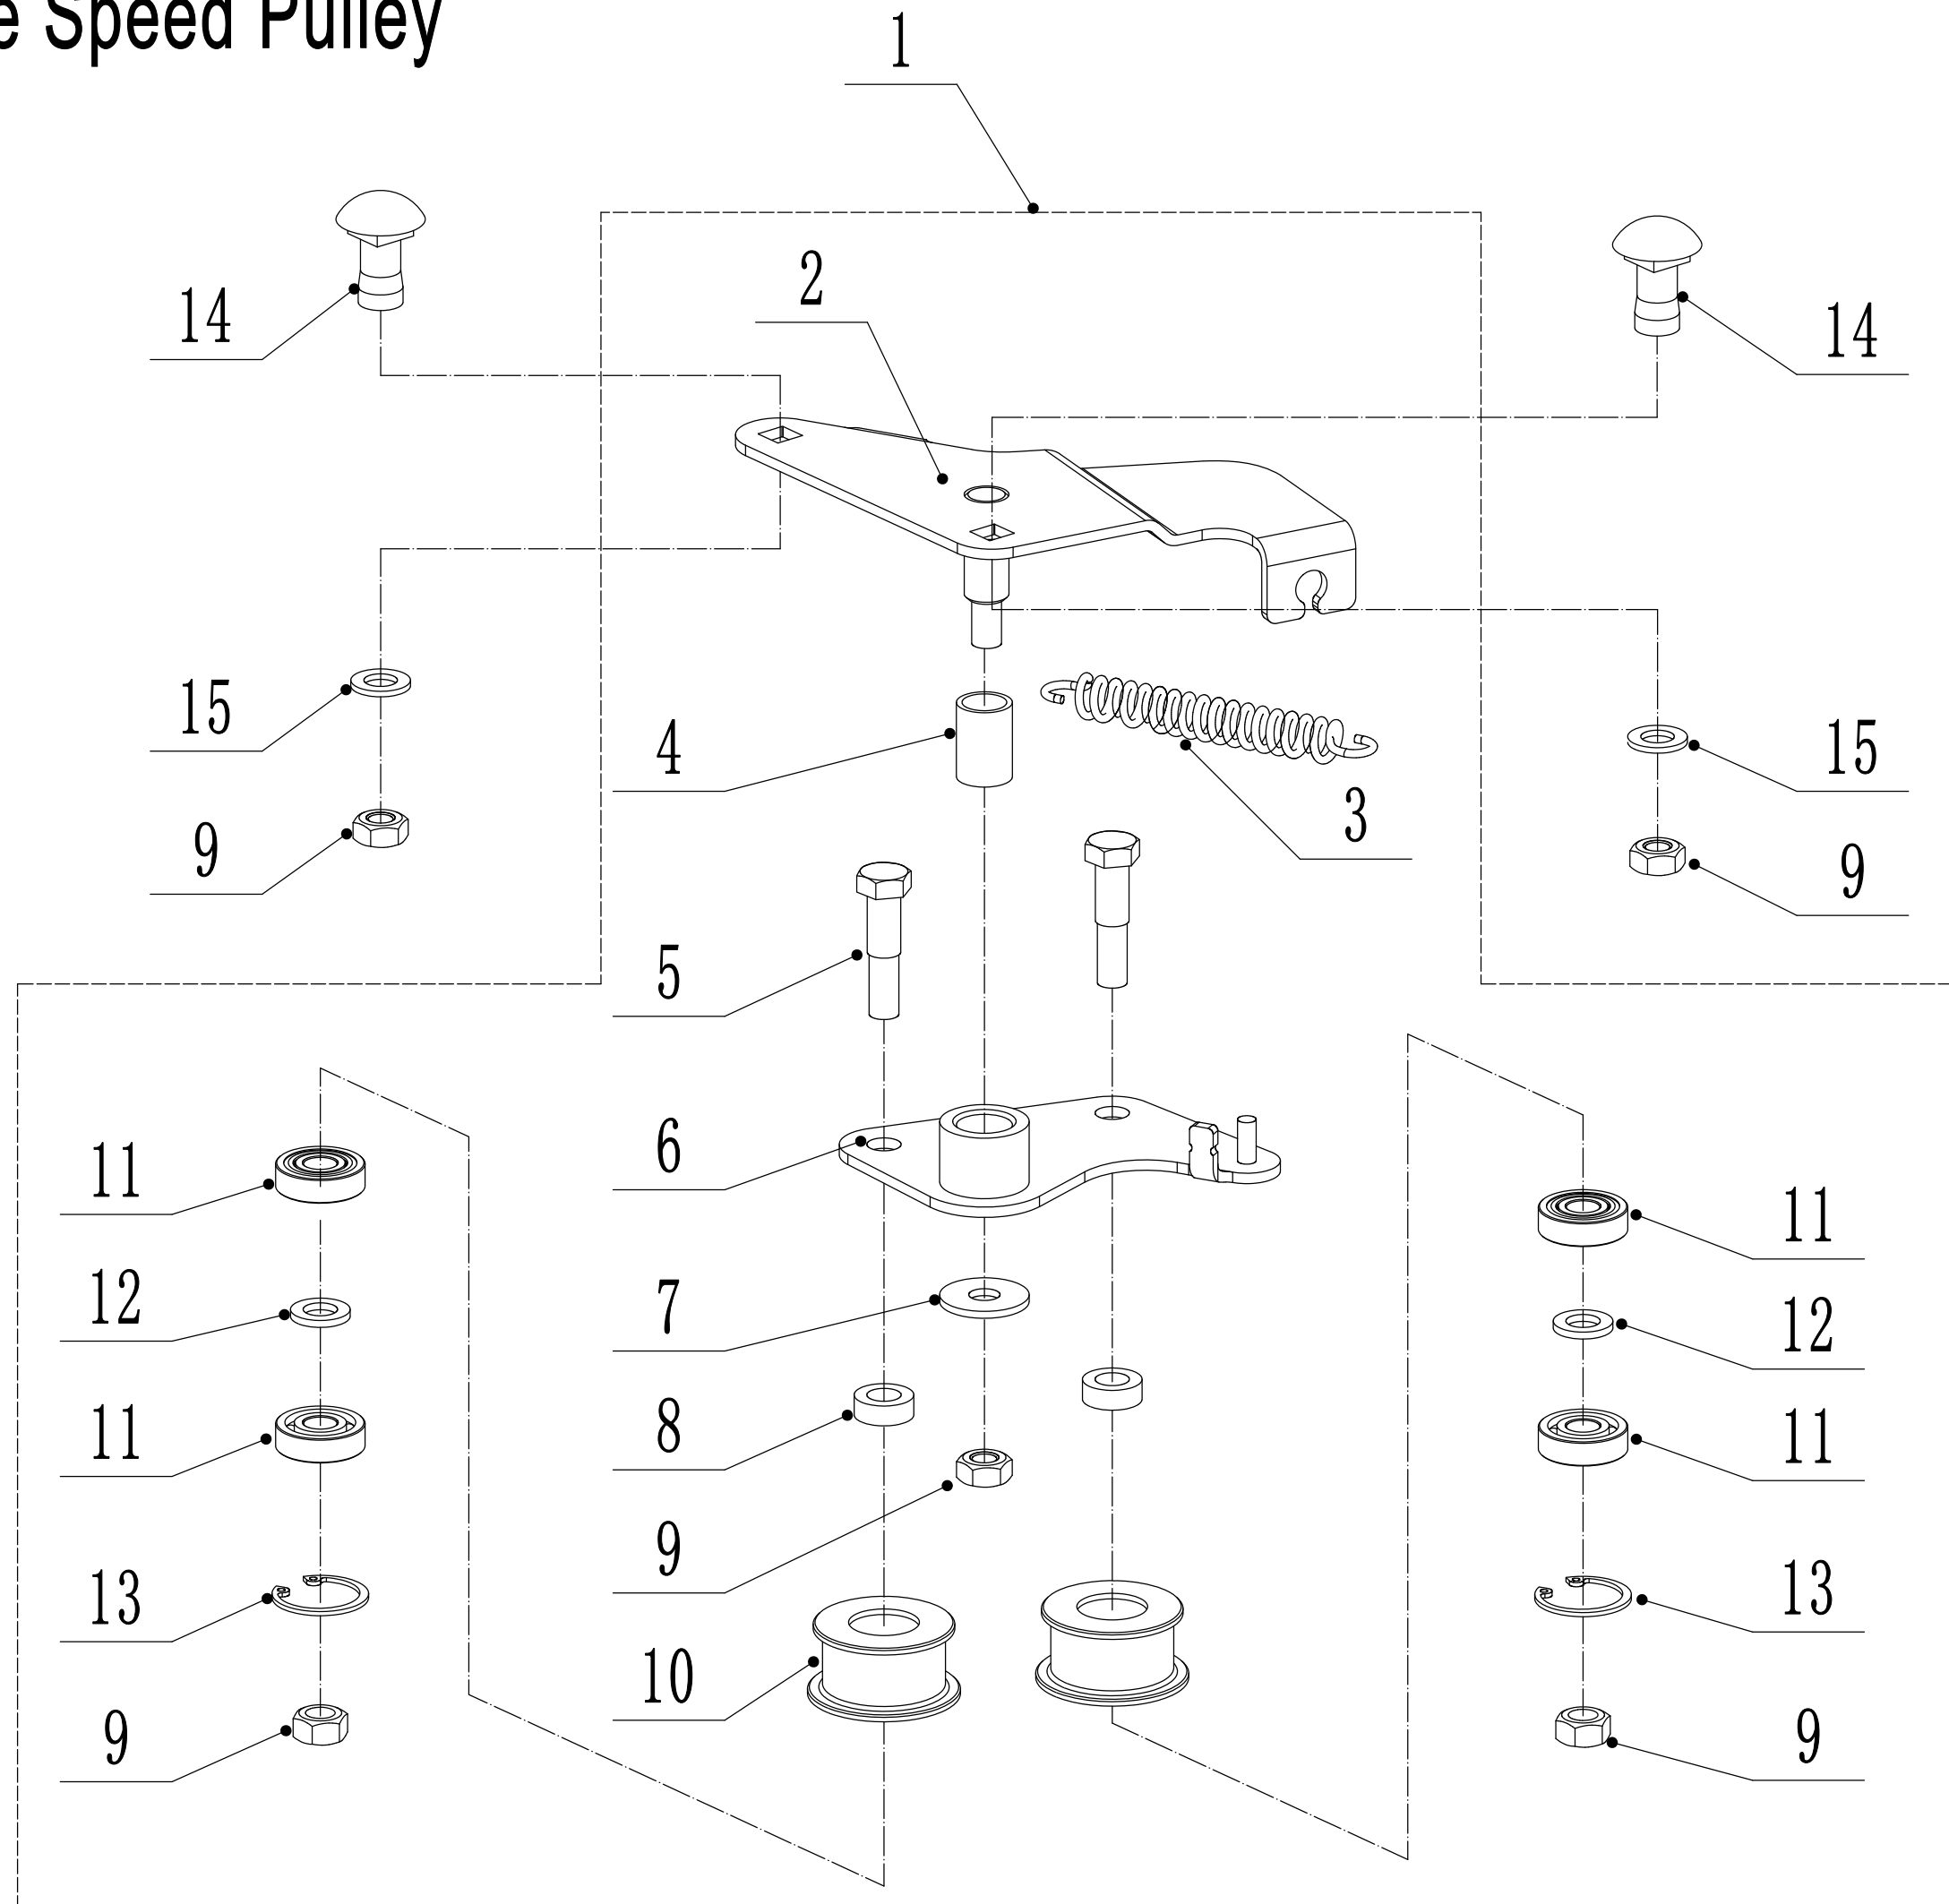

Handle And Controls

Order	Part number	Name_English	Quantity
1	5020501020S/49	Handle	1
2	GM56E010000080	Handle Sheath	1
3	5320511030S/40	Clutch Lever	1
4	5320503020S/40	Brake Lever	1
5	5020501030S	Control Box Upper Cover	1
6	5380508010	Sppeed Control Grip	1
7	0106003013	Screw - ST2.9x13	2
8	5380510010	Throttle Control Grip	1
9	0108006060	Screw - M6x60	2
10	0108006050	Screw - M6x50	1
11	5020501040S	Control Box Lower Cover	1
12	LH186-1225	Brake Cable	1
13	BS120-1140	Clutch Calbe	1
14	0113040018	Screw	4
15	ZD3/190	Cable Ties	1
16	0301006000	Spacer	3
17	5380512010	Bracket	1
18	0202006000	Lock Nut - M6	4
19	5360505010K	Speed Control Bracket	1
20	0202005000	Lock Nut - M5	1
21	5360506011	Speed Control Cable Bolt	1
22	YM72-1040-A	Throttle Cable	1
23	TX130-1060-A	Speed Control Cable	1
24	4510511010/01	Hook	1
25	0301005000	Spacer	1
26	0104005008	Screw - M5x8	1
27	4510114030	Fix Cap	2
28	GM48S000000100	Connecting Bolt	2
29	GM56A100400000	Lock Lever	2
30	0801008022	Axis Pin	2
31	GM56A100000040/04	Spacer	2
32	GM56A100000050/01	Spacer	4
33	GM48S030200000	Tooth Disc Kit	2
34	0201008000DD	Lock Nut - M8	2

Grass Catcher

Order	Part number	Name_English	Quantity
1	5040602010/22	Grass Catcher Frame	1
2	5040603010/84	Grass Bag	1

Variable Speed Pulley

Order	Part number	Name_English	Quantity
1	Y095040	Tensional Pully Assembly	1
2	5040114010/02	Tensional Arm Bracket	1
3	4820114010	Tensional Spring	1
4	4820112010	Nylon Bush	1
5	5340131010/02	Tensional Pulley Bolt	2
6	5040115010/02	Tensional Arm Weldment	1
7	0302008000	Big Flat Washer	1
8	5340129010/02	Spacer1	2
9	0202008000	Lock Nut - M8	5
10	5340128010	Tensional Pulley	2
11	609/2RS	Bearing	4
12	5340130010/02	Spacer2	2
13	1001024000	Check Ring For Shaft	2
14	0107008020	Bolt - M8x16	2
15	0301008000	Flat Washer	2